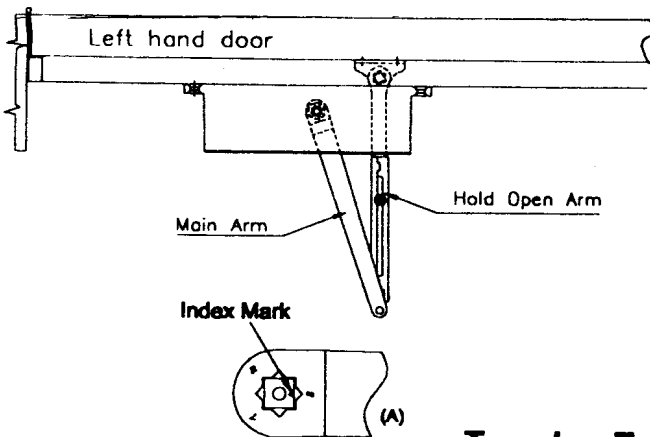

TOP JAMB INSTALLATION CLOSER MOUNTED TOP JAMB ON PUSH SIDE OF DOOR

Side Elevation

LEFT HAND DOOR

RIGHT HAND DOOR

Closer Size	A	B	C
DC52 & 53	187mm (7-3/8")	100mm (3-15/16")	232mm (9-1/8")
DC54 & 55	208mm (8-3/16")	90mm (3-9/16")	232mm (9-1/8")
PR80	230mm (9-1/16")	79mm (3-1/8")	232mm (9-1/8")
PR70	282.5mm (11-1/8")	100mm (3-15/16")	232mm (9-1/8")

- DIMENSIONS ARE IN mm(inch)
- DO NOT SCALE

Top view Typical Installation