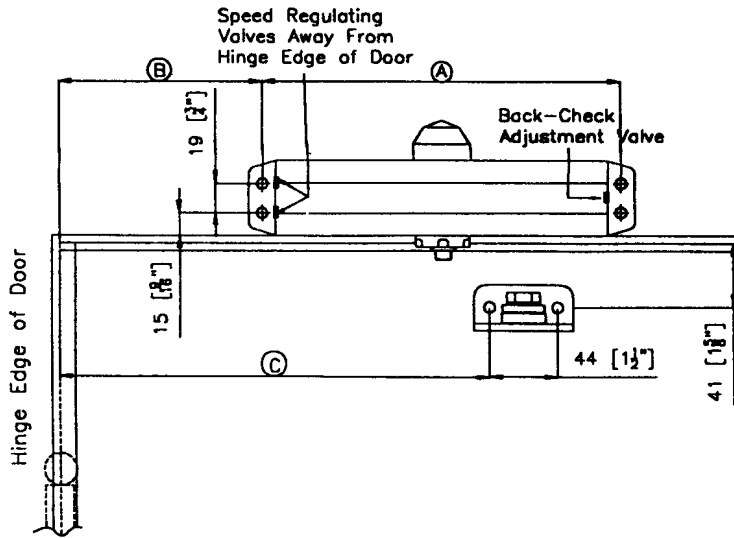

TOP JAMB INSTALLATION CLOSER MOUNTED TOP JAMB ON PUSH SIDE OF DOOR

Side Elevation

LEFT HAND DOOR

RIGHT HAND DOOR

Closer Size	A	B	C
DC52 & 53	187mm (7-3/8")	100mm (3-15/16")	232mm (9-1/8")
DC54 & 55	208mm (8-3/16")	90mm (3-9/16")	232mm (9-1/8")
PR80	230mm (9-1/16")	79mm (3-1/8")	232mm (9-1/8")
PR70	282.5mm (11-1/8")	100mm (3-15/16")	232mm (9-1/8")

- DIMENSIONS ARE IN mm(inch)
- DO NOT SCALE

Top view Typical Installation