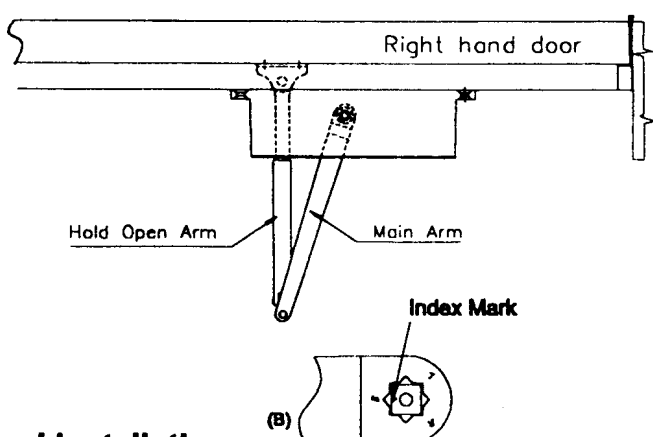

TOP JAMB INSTALLATION CLOSER MOUNTED TOP JAMB ON PUSH SIDE OF DOOR

Side Elevation

LEFT HAND DOOR

RIGHT HAND DOOR

Closer Size	A	B	C
DC52 & 53	187mm (7-3/8")	100mm (3-15/16")	232mm (9-1/8")
DC54 & 55	208mm (8-3/16")	90mm (3-9/16")	232mm (9-1/8")
PR80	230mm (9-1/16")	79mm (3-1/8")	232mm (9-1/8")
PR70	282.5mm (11-1/8")	100mm (3-15/16")	232mm (9-1/8")

- DIMENSIONS ARE IN mm(inch)
- DO NOT SCALE

Top view Typical Installation