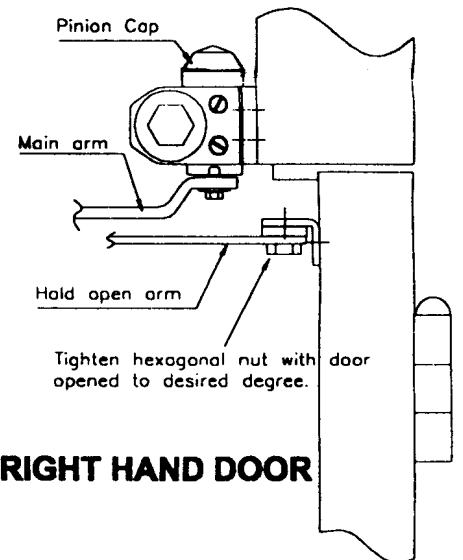

TOP JAMB INSTALLATION CLOSER MOUNTED TOP JAMB ON PUSH SIDE OF DOOR

Side Elevation

LEFT HAND DOOR

RIGHT HAND DOOR

Closer Size	A	B	C
DC52 & 53	187mm (7-3/8")	100mm (3-15/16")	232mm (9-1/8")
DC54 & 55	208mm (8-3/16")	90mm (3-9/16")	232mm (9-1/8")
PR80	230mm (9-1/16")	79mm (3-1/8")	232mm (9-1/8")
PR70	282.5mm (11-1/8")	100mm (3-15/16")	232mm (9-1/8")

- DIMENSIONS ARE IN mm(inch)
- DO NOT SCALE

Top view Typical Installation