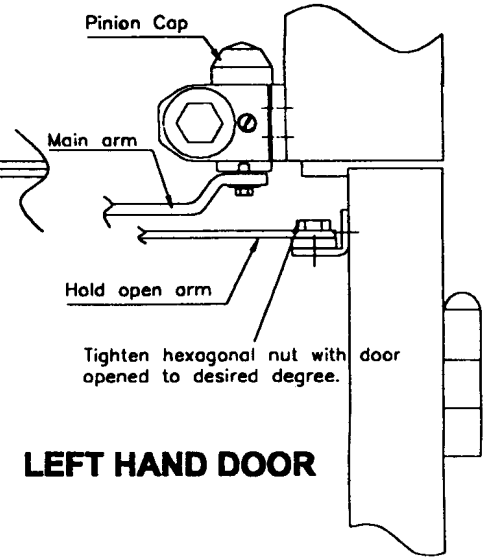

TOP JAMB INSTALLATION CLOSER MOUNTED TOP JAMB ON PUSH SIDE OF DOOR

Side Elevation

LEFT HAND DOOR

RIGHT HAND DOOR

Closer Size	A	B	C
DC52 & 53	187mm (7-3/8")	100mm (3-15/16")	232mm (9-1/8")
DC54 & 55	208mm (8-3/16")	90mm (3-9/16")	232mm (9-1/8")
PR80	230mm (9-1/16")	79mm (3-1/8")	232mm (9-1/8")
PR70	282.5mm (11-1/8")	100mm (3-15/16")	232mm (9-1/8")

- DIMENSIONS ARE IN mm(inch)
- DO NOT SCALE

Top view Typical Installation